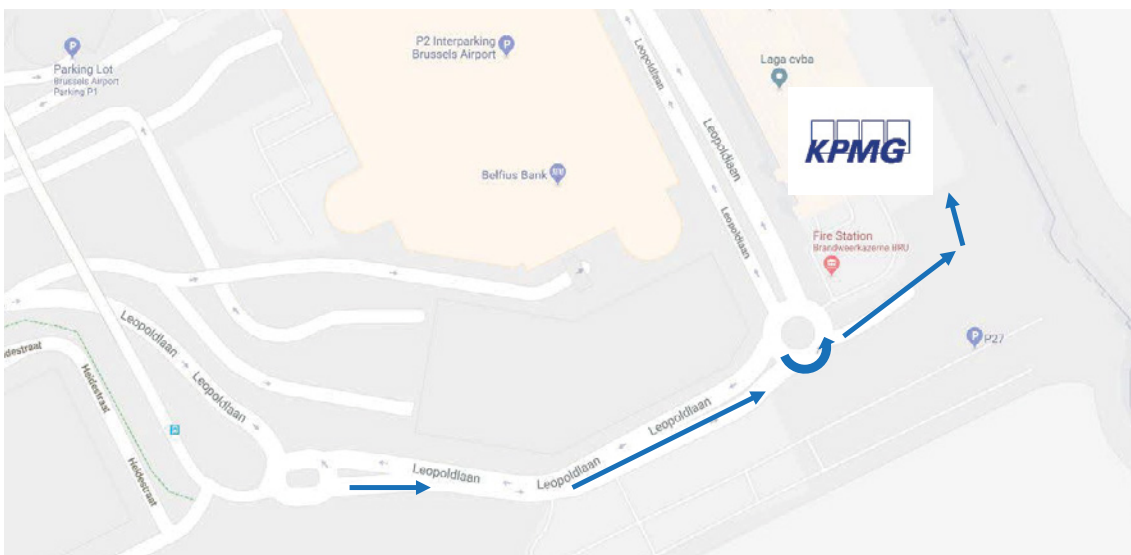

KPMG - Brussels Directions

Under building parking

Arriving by car from the ring road

From the ring road

- Follow directions toward Brussels Airport
- Stay straight toward Arrivals / Departures
- Stay in the right most lane toward P2 – P3

- Follow signs toward “free drop-off /P4”
- Stay in the left lane toward “offices”
- Enter roundabout and take the 2nd exit toward “Offices”

KPMG - Brussels Directions

Under building parking

Once you exit the round-about

- Continue straight to the second round-about and enter
- Take your second exit as you see in the picture below
- Follow this road to the front of our offices

KPMG - Brussels Directions

Under building parking

You'll see our offices on your left

- Enter the tunnel in right most lane
- Take your first right into our car park