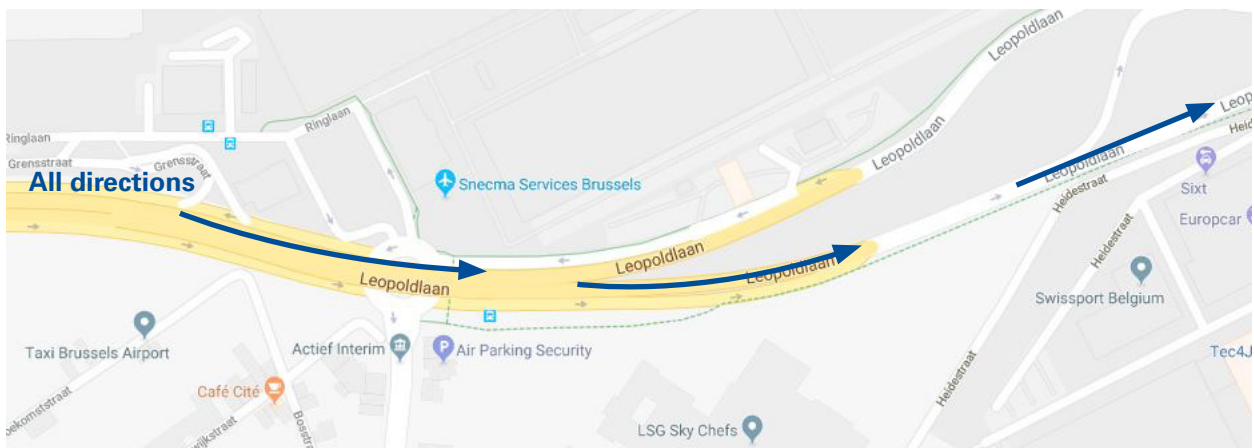

KPMG - Brussels Directions

Under building parking

Arriving by car from the ring road

From the ring road

- Follow directions toward Brussels Airport
- Stay straight toward Arrivals / Departures
- Stay in the right most lane toward P2 – P3

- Follow signs toward “free drop-off /P4”
- Stay in the left lane toward “offices”
- Enter roundabout and take the 2nd exit toward “Offices”

KPMG - Brussels Directions

Under building parking

Once you exit the round-about

- Continue straight to the second round-about and enter
- Take your second exit as you see in the picture below
- Follow this road to the front of our offices

KPMG - Brussels Directions

Under building parking

You'll see our offices on your left

- Enter the tunnel in right most lane
- Take your first right into our car park